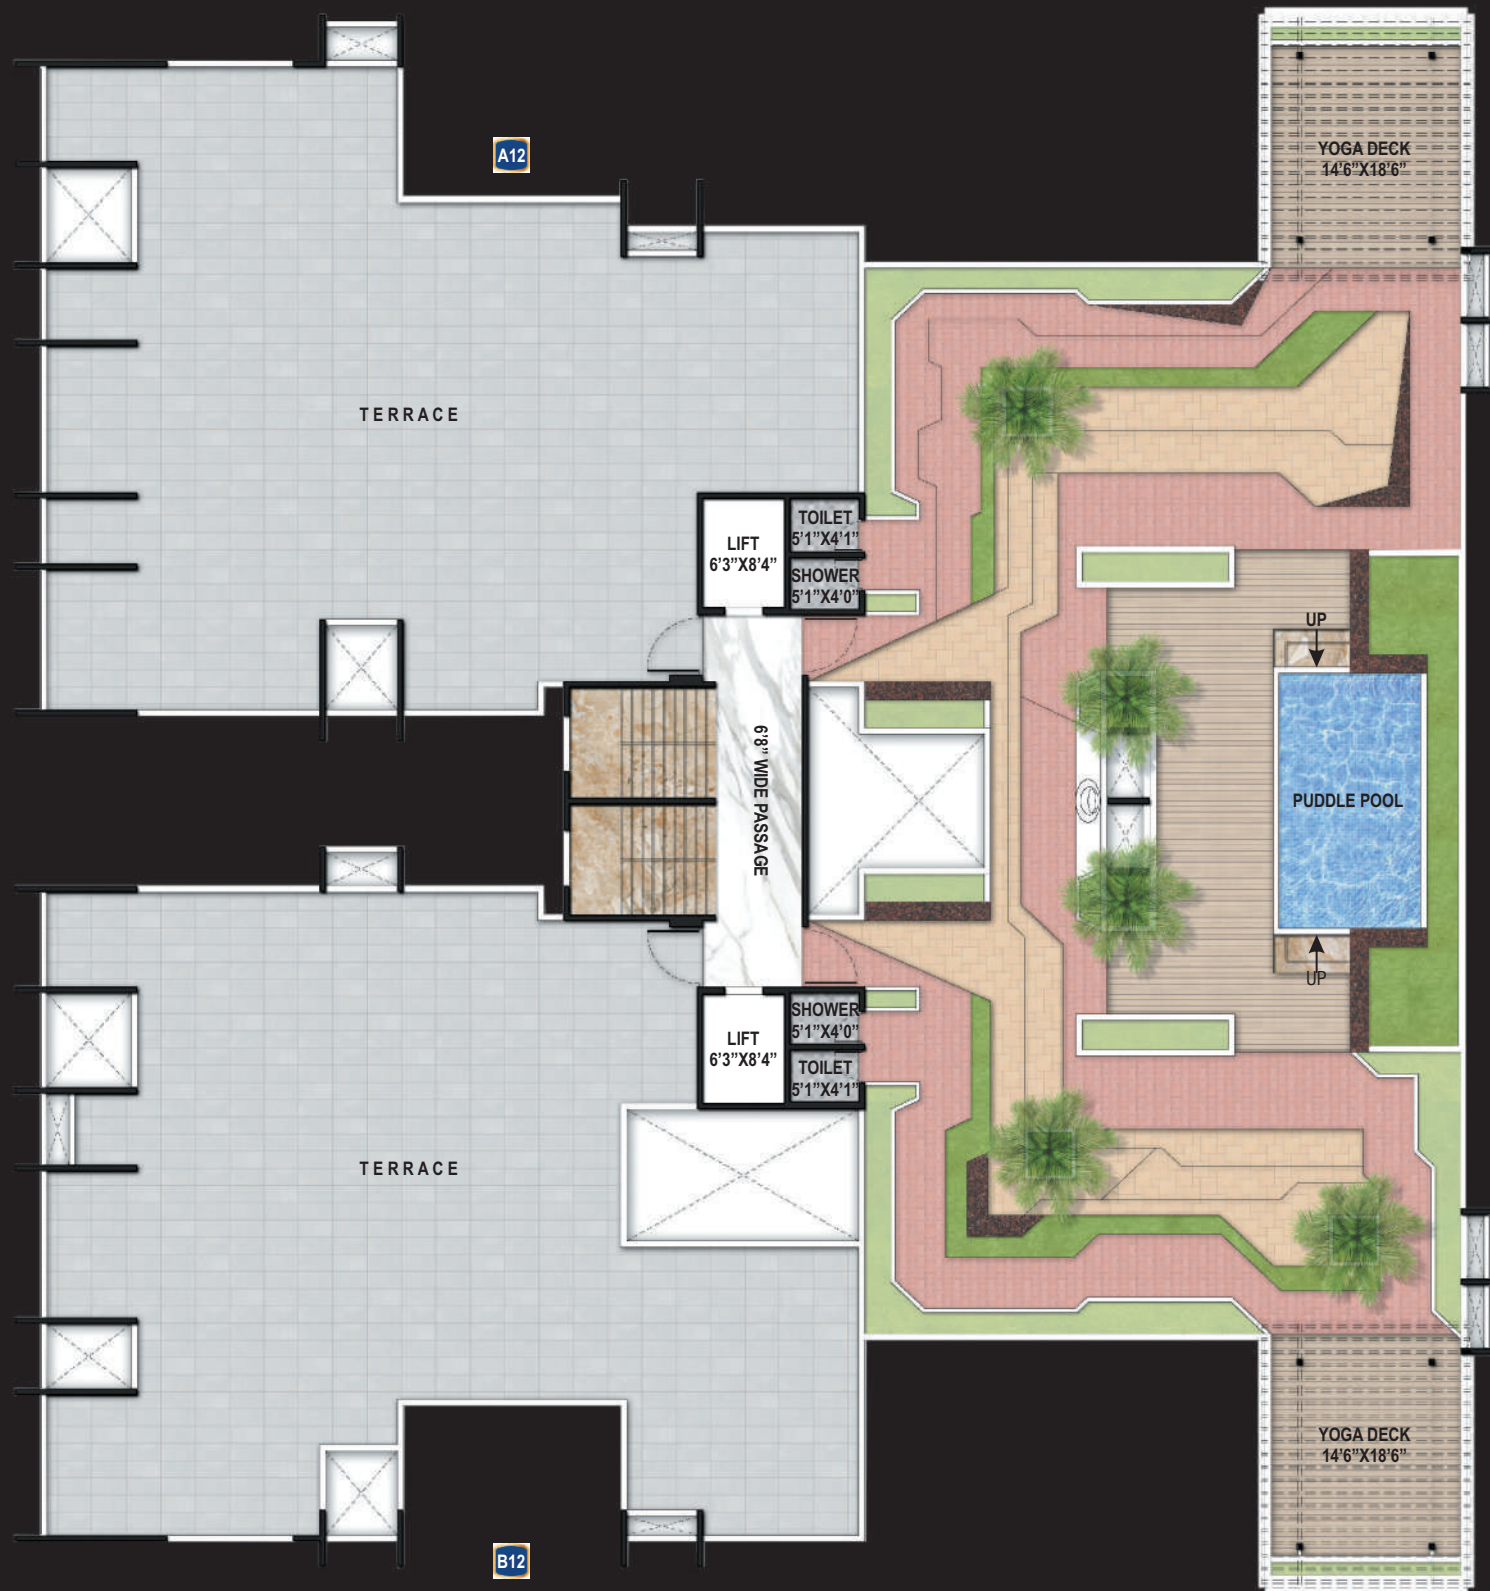

# GROUND FLOOR PLAN

vida  
26

LIMITED EDITION VILLAMENTS

BY THAKKERS

Flat No.	Flat Type	Carpet Area Sq. Mtr.	Carpet Area Sq. Ft.
A1	4 BHK	174.88	1882
B1	4 BHK	178.24	1919

# TYPICAL SECOND, FOURTH & SIXTH FLOOR PLAN

vida  
26

LIMITED EDITION VILLAMENTS

BY THAKKERS

Flat No.	Flat Type	Carpet Area Sq. Mtr.	Carpet Area Sq. Ft.
A4 / A8 / A12	4 BHK	202.32	2178
B4 / B8 / B12	4 BHK	205.37	2211
A5 / A9 / A13	3 BHK	151.77	1634
B5 / B9 / B13	3 BHK	151.79	1634

# TERRACE FLOOR PLAN

LIMITED EDITION VILLAMENTS

BY THAKKERS

# 4 BHK UNIT PLAN

vida  
26

LIMITED EDITION VILLAMENTS

BY THAKKERS